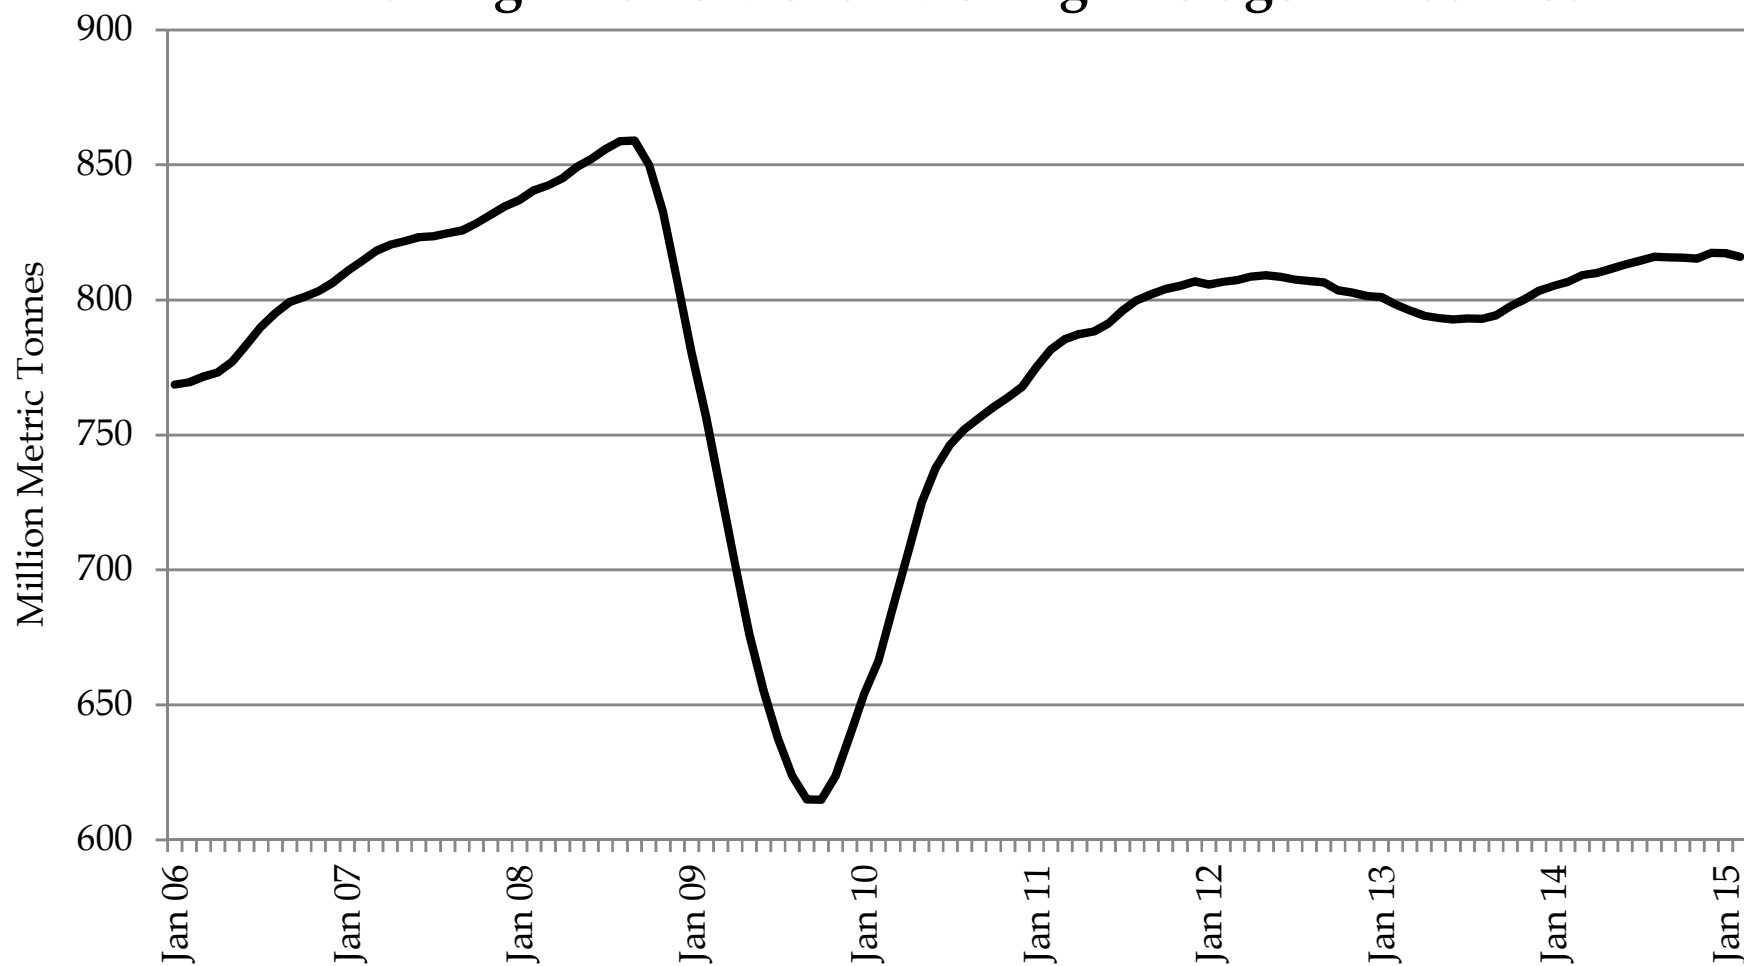

## World Ex China Monthly Crude Steel Production Trailing Twelve Month Moving Average Annualized

Source: World Steel Association